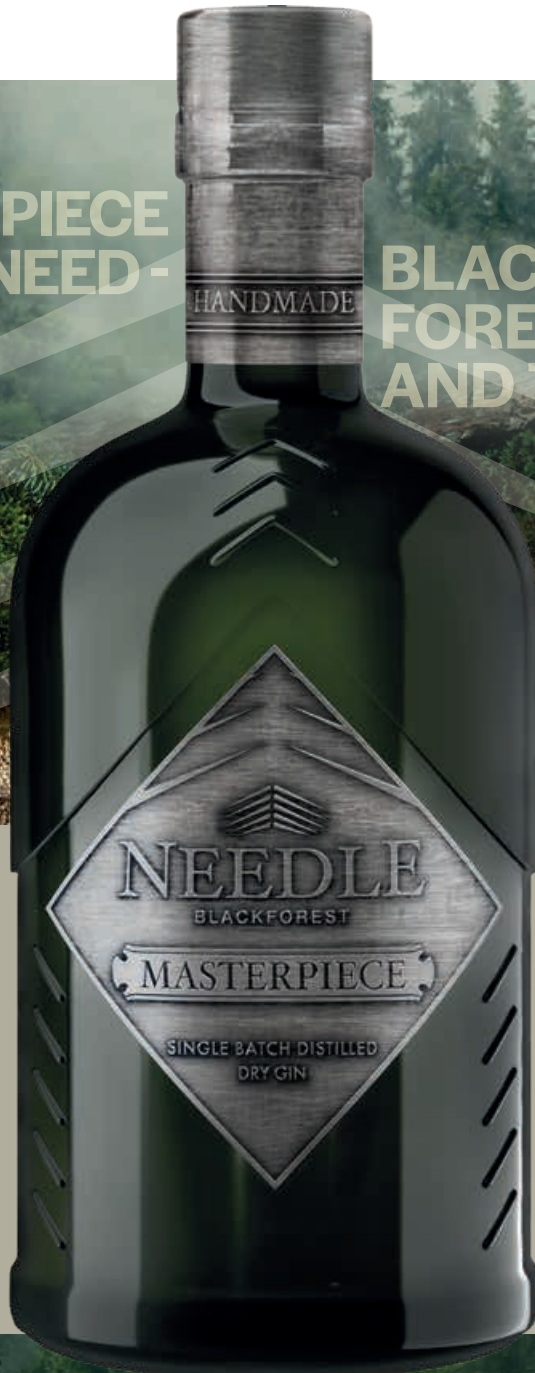

NEEDLE

BLACKFOREST GIN

THE MASTERPIECE
YOU NEED -

BLACK
FOREST THROUGH
AND THROUGH

All you need

The masterpiece among Black Forest gins. The masterpiece from the Bimmerle Private Distillery – the crowning glory that is Needle Black Forest Gin. This single-batch distilled dry gin is distilled using twice the normal amount of botanicals, giving it an impressive taste that is particularly persistent in unusual cocktail creations. With an alcohol volume of 45%, this

Needle masterpiece impresses with its high mixability. Black Forest through and through – just like its master distiller Wendelin Baumann, who has been an expert at his craft for over 30 years and whose signature guarantees that this product contains passion, know-how and, above all, exceptional quality.

W. Baumann

THE MASTERPIECE AMONG GERMAN GINS

HIGH-CLASS
PRODUCT DESIGN
WITH PEWTER LABEL

INTENSE FLAVOUR DUE TO
DOUBLE THE AMOUNT
OF BOTANICALS USED

CERTIFIED,
CO2-NEUTRAL DISTILLATION
no fossil fuels

RRP € 29.99

HIGH MIXABILITY
AS A RESULT OF A 45 % VOL.

PERFECT FOR EXTRAORDI-
NARY COCKTAIL CREATIONS
HIGHLIGHT OF THE BACK
BUFFET

Needle Masterpiece Single Batch Distilled Dry Gin

Order number	85NMR9
Bottle size	3.0 l
% vol	45
GTIN / container	4000526000580
GTIN / carton	
GTIN / display	
Bottle / carton	1
Carton / pallet	80